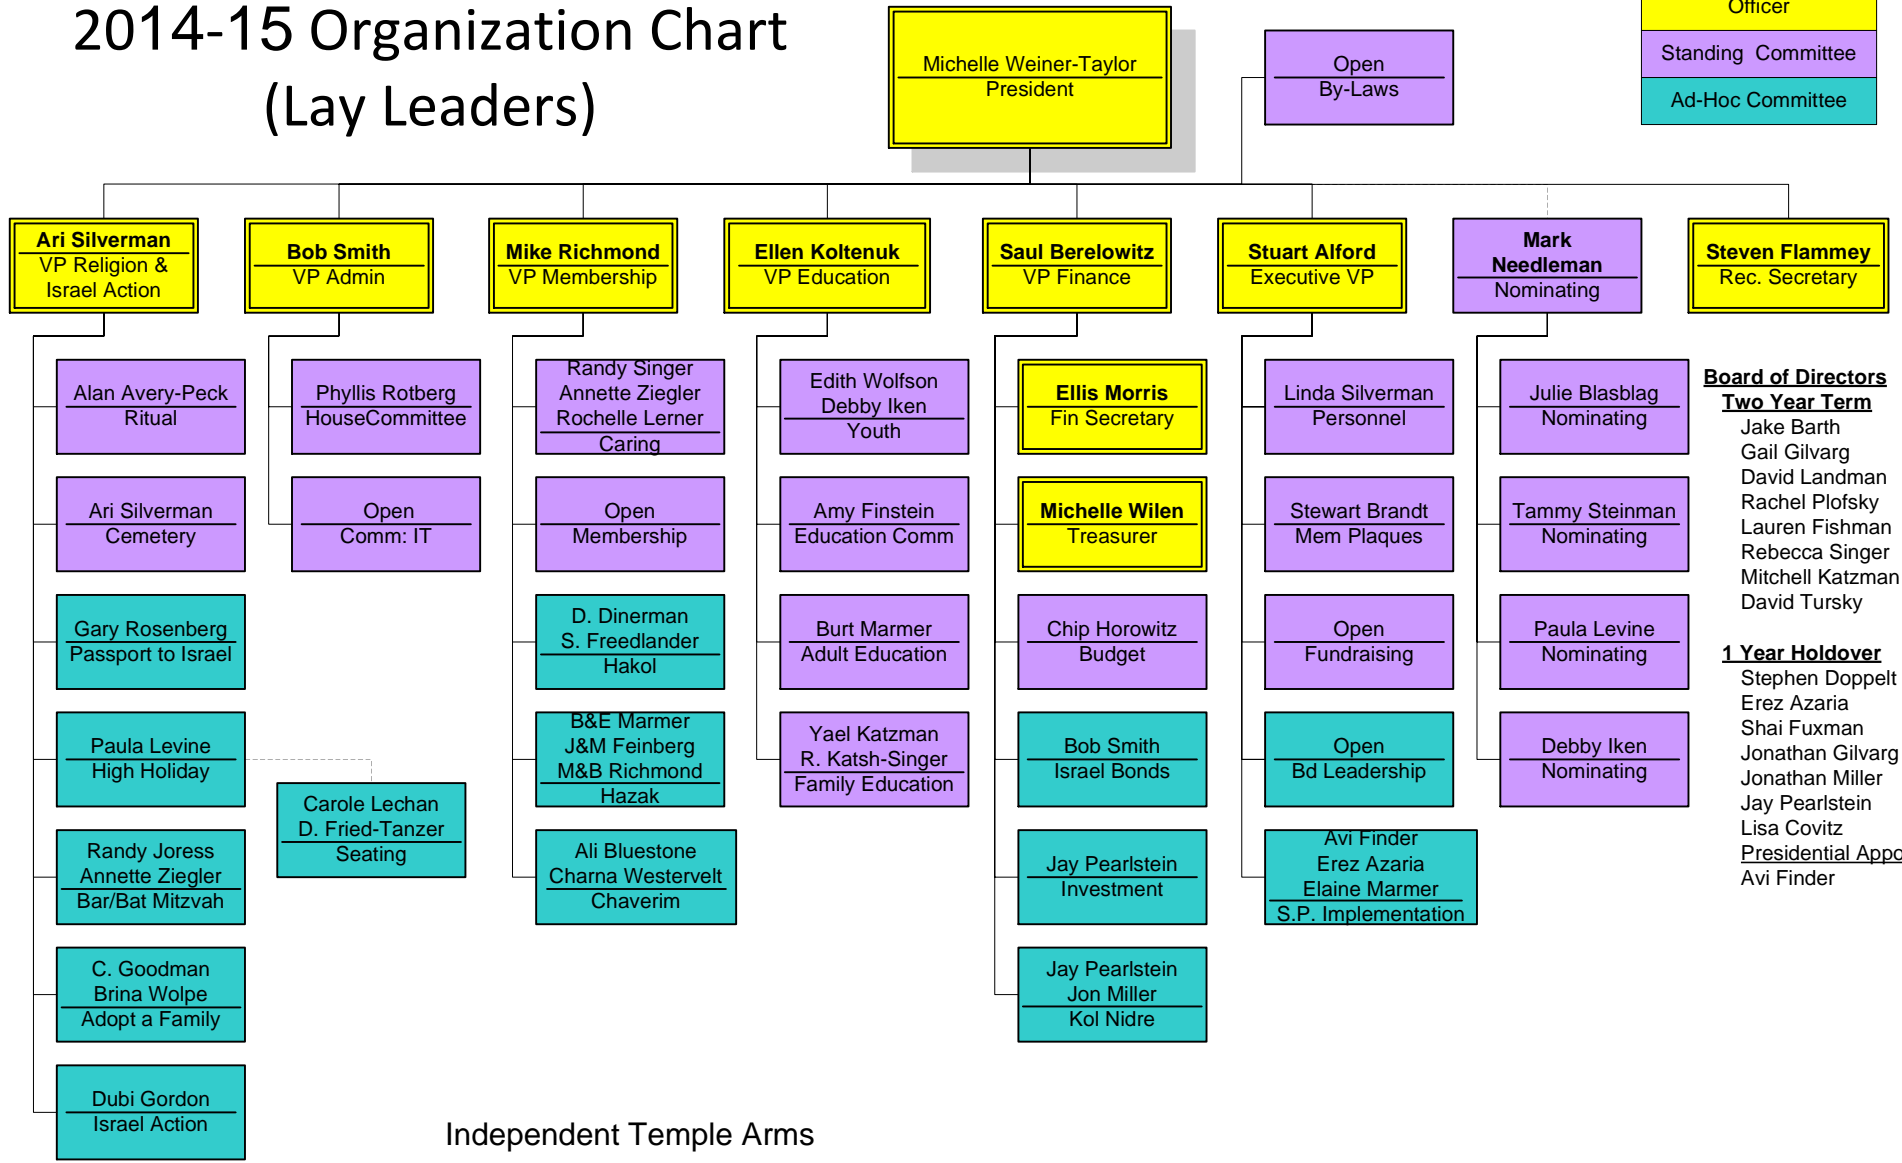

# Temple Israel of Natick 2014-15 Organization Chart (Lay Leaders)

LEGEND

Independent Temple Arms

# Temple Israel of Natick Organization Chart 2014-15 (Staff)

## LEGEND